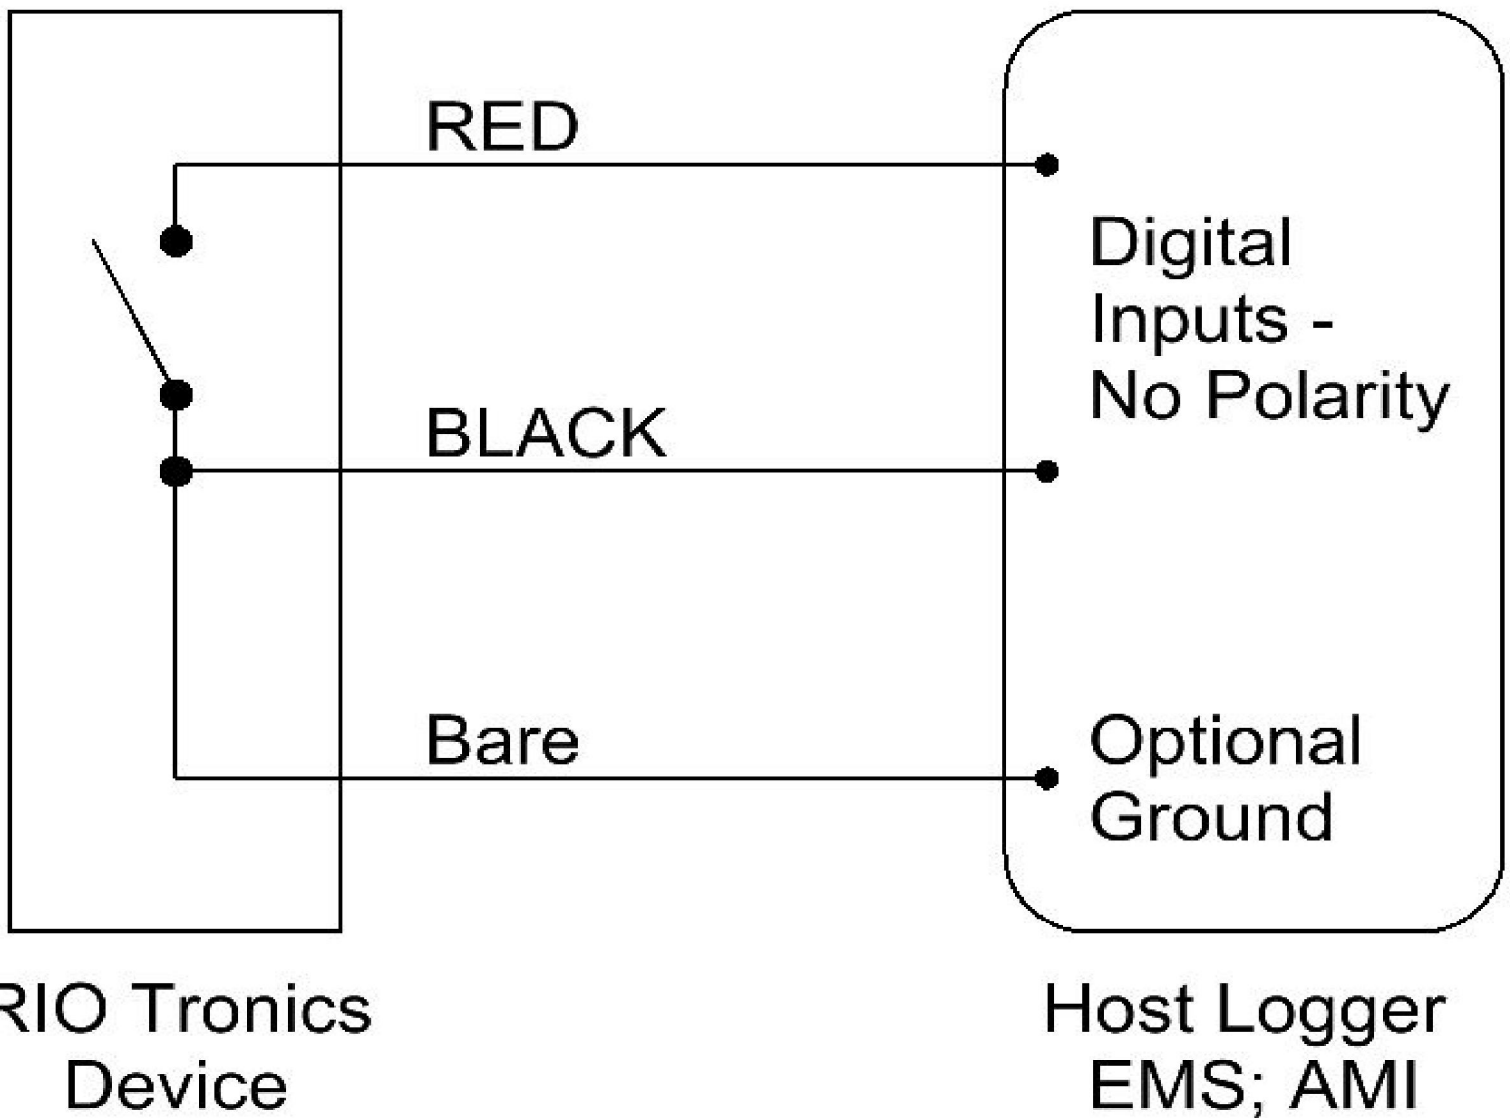

RIO Tronics Wiring Diagram

Test Digital Output with multimeter -
Switch closed - 100 ohms
Switch open - infinite

Wire: For over 30', use 18 ga. shielded

Maximum Distance: 10,000 feet